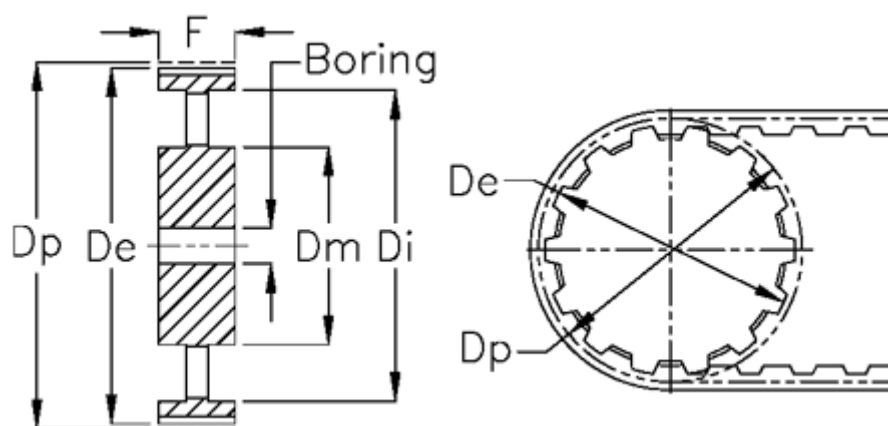

Article number: 604145216115

Description: Timing belt pulley with hub
HTD 216 14M 115

Measures

Bore	= 32	Type	= 14M
De	= 959.76	Weight	= 98
Di	= 133	Width	= 115
Dm	= 165		
Dp	= 962.57		
F	= 920		
L	= 133		
Tooth number	= 216		